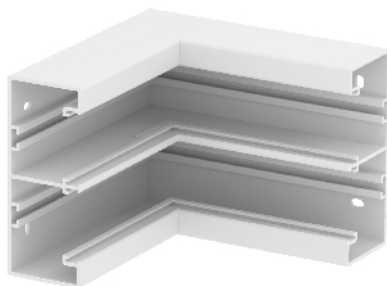

Internal corner

90° internal corner for changing the direction of the Rapid 45-2 device installation trunking.

Type	Colour	Pack. pcs	Weight kg/100 pcs.	Item No.
GK-IS53130RW	Pure white	1	44,400	6113240
GK-IS53130LGR	Light grey	1	44,400	6113242

PC/ABS Polycarbonate/Acrylonitrile butadiene styrene

Dimensions